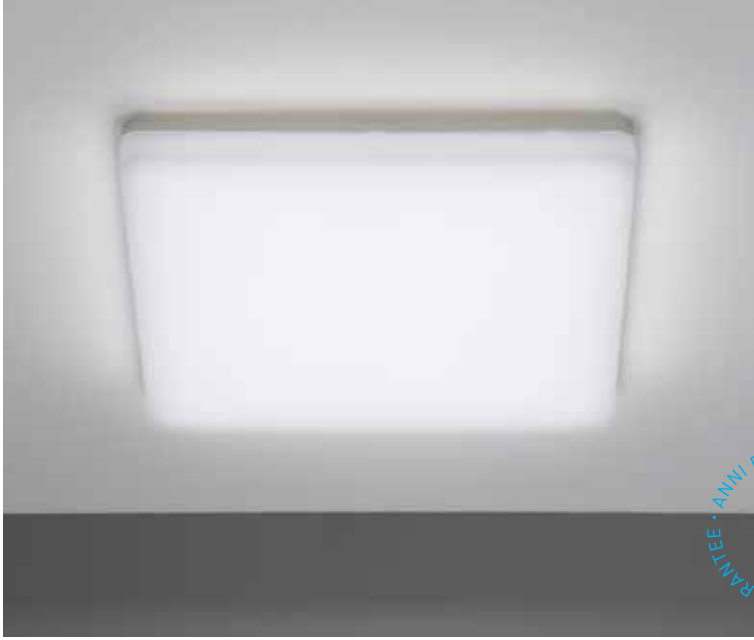

PLDS40

Code	Nominal/lm	Real/lm	System/W	CCT*	Beam
PLDS40	4200	3791	36	3000K-4000K-5000K	110°