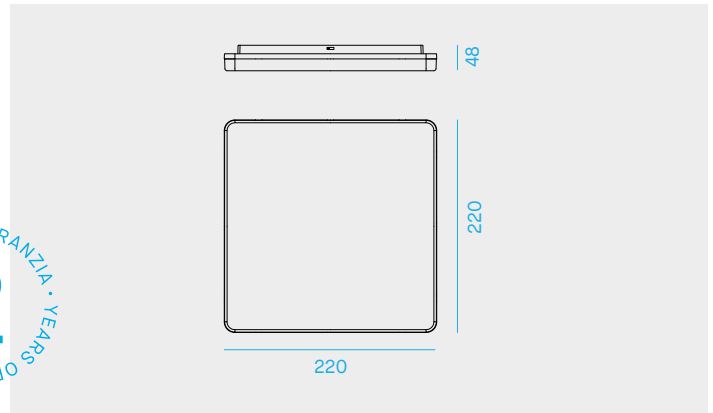

PLDS22

Code	Nominal/lm	Real/lm	System/W	CCT*	Beam
PLDS22	1650	1579	15	3000K-4000K-5000K	110°

2 ANNI DI GARANZIA • YEARS OF GUARANTEE

Plafoniera LED quadra IP20 per installazione a plafone e a parete.

LED 2835

Life time 30.000h (rendimento 70%).

Corpo in policarbonato bianco e diffusore opale.

Alimentatore 220-240V - 50/60Hz incluso.

IP20 square LED fitting for ceiling and wall-mounted installation

2835 LED.

Life time 30.000h (70% lumen maintenance).

White polycarbonate body, opal diffuser.

220-240V - 50/60Hz power supply included.

Plafonnier LED carré pour installation au plafond ou au mur en IP20

LED 2835

Durée de vie 30.000h (rendement 70%).

Corps en polycarbonate blanc, diffuseur opale.