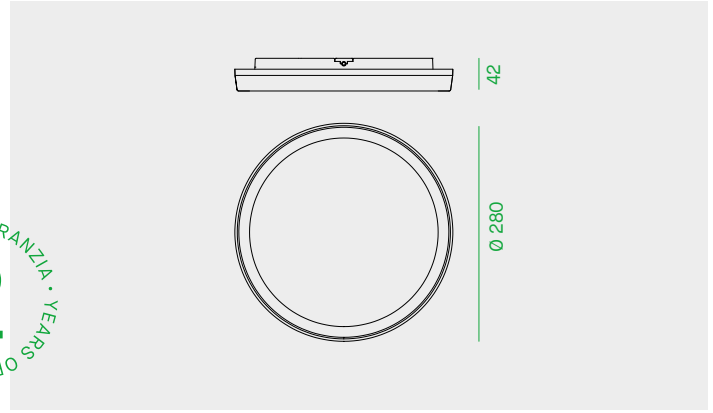

PLIR28

Code	Nominal/lm	Real/lm	System/W	CCT	Beam
PLIR28/3K	1650	1550	18	3000K	110°
PLIR28/4K	1650	1550	18	4000K	110°

2 ANNI DI GARANZIA • YEARS OF GUARANTEE

Plafoniera LED tonda IP65 per installazione a plafone e a parete.

LED 2835

Life time 30.000h (rendimento 70%).

Corpo e anello in policarbonato bianco e diffusore opale.

Alimentatore 220-240V - 50/60Hz incluso.

IP65 round LED fitting for ceiling and wall-mounted installation

2835 LED.

Life time 30.000h (70% lumen maintenance).

White polycarbonate body and ring, opal diffuser.

220-240V - 50/60Hz power supply included.

Plafonnier LED rond pour installation au plafond ou au mur en IP65

LED 2835

Durée de vie 30.000h (rendement 70%).

Corps et collerette en polycarbonate blanc, diffuseur opale.

Alimentation 220-240V - 50/60Hz incluse.

IP65 runde LED-Deckenleuchte für Decke- und Wandmontage.