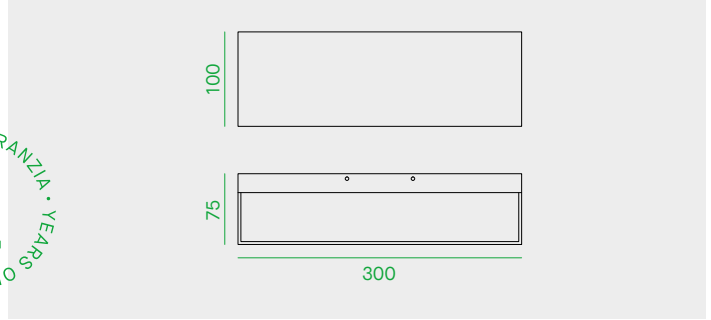

**BA30/2A**

Code	Nominal/lm	Real/lm	W	CCT	Beam
<b>BA30/2A/3K/W</b>	4500	2529	2x25	3000K	80x60°
<b>BA30/2A/4K/W</b>	5000	2810	2x25	4000K	80x60°
<b>BA30/2A/3K/G</b>	4500	2529	2x25	3000K	80x60°
<b>BA30/2A/4K/G</b>	5000	2810	2x25	4000K	80x60°
<b>BA30/2A/3K/A</b>	4500	2529	2x25	3000K	80x60°
<b>BA30/2A/4K/A</b>	5000	2810	2x25	4000K	80x60°

2 ANNI DI GARANZIA  
2 YEARS OF GUARANTEE

Apparecchio LED per installazione a parete, con fascio bidirezionale.

LED fitting for wall-mounted installation, with bi-direction emission.

Applique murale LED avec émission de lumière bidirectionnelle.

Lebensdauer 36.000h (Lichtstrom 70%).

Corpo in alluminio pressofuso a basso contenuto di rame, verniciato grigio, bianco o antracite.

Body in grey, white or anthracite painted die-cast aluminium, copper free.