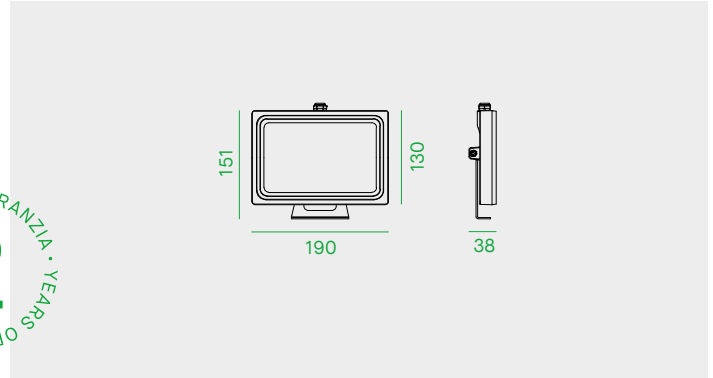

421

Code	Nominal lumen	W	CCT	Beam
421/3K	1960	20	3000K	110°
421/4K	2000	20	4000K	110°
421/3K/BI	1960	20	3000K	110°
421/4K/BI	2000	20	4000K	110°

Proiettore LED con staffa per installazione a parete, soffitto e pavimento.

SMD LED

Life time 50.000h (rendimento 70%).

Corpo in alluminio pressofuso verniciato bianco o nero. Vetro trasparente temperato.

Cavo in neoprene H05RN-F 3x1mm² di 0,50m.

Driver integrato su scheda LED.

Floodlight LED with bracket for wall-mounted, ceiling and ground installation.

SMD LED

Life time 50.000h (70% lumen maintenance).

Body in black or white painted die-cast aluminium. Transparent tempered glass diffuser.

Neoprene H05RN-F 3x1mm² cable of 0,50m.

Driver on LED board.

Projecteur LED avec bride pour installation au mur, au plafond et au plafond.

SMD LED

Lebensdauer 50.000h (Lichtstrom 70%).

Gehäuse aus schwarz oder weiss lackiertem Aluminium-Druckguss. Gehärtetes transparentes Glas.

Neopren-Kabel H05RN-F 3x1mm² von 0,50m.

LED-Treiber an Bord.