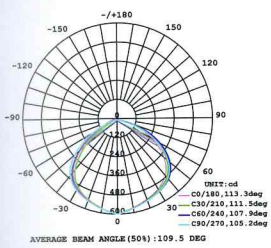

LUMINOUS INTENSITY DISTRIBUTION DIAGRAM

### VT-10-S-B

SKU: 436 - 3000K WARM WHITE  
 SKU: 437 - 4000K DAY WHITE  
 SKU: 438 - 6400K WHITE

WATTS	LUMENS	BOX QTY.
10w	800	20 pcs

① METER WIRE

LUMINOUS INTENSITY DISTRIBUTION DIAGRAM

### VT-20-S-B

SKU: 451 - 3000K WARM WHITE  
 SKU: 452 - 4000K DAY WHITE  
 SKU: 453 - 6400K WHITE

WATTS	LUMENS	BOX QTY.
20w	1600	20 pcs

① METER WIRE

LUMINOUS INTENSITY DISTRIBUTION DIAGRAM