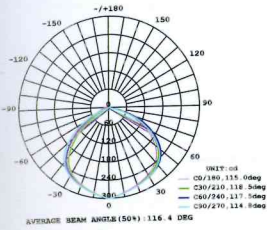

LUMINOUS INTENSITY DISTRIBUTION DIAGRAM

### VT-10-S-B

SKU: 436 - 3000K WARM WHITE  
 SKU: 437 - 4000K DAY WHITE  
 SKU: 438 - 6400K WHITE

WATTS	LUMENS	BOX QTY.
10w	800	20 pcs

① METER WIRE

LUMINOUS INTENSITY DISTRIBUTION DIAGRAM

### VT-20-S-B

SKU: 451 - 3000K WARM WHITE  
 SKU: 452 - 4000K DAY WHITE  
 SKU: 453 - 6400K WHITE

WATTS	LUMENS	BOX QTY.
20w	1600	20 pcs

① METER WIRE

LUMINOUS INTENSITY DISTRIBUTION DIAGRAM