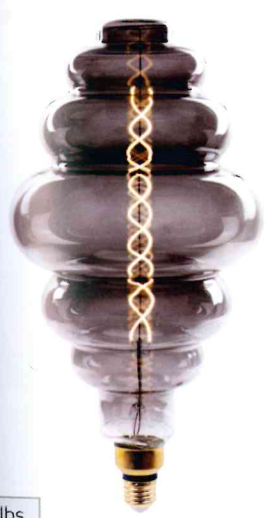

NEW

Filament-BF180-E27

8W VT-2178D

SKU: 7464 - 2000K Warm White 3800157637398

EQ. Watts:	50w
Voltage/Frequency:	AC:220-240V,50Hz
Luminous Flux:	600lm
Commercial Type:	BF180
LED Type:	Filament
CRI:	>80
PF:	>0.5
Base:	E27
Beam Angle: Body	340°
Type:	Glass
Dimension:	180x360mm
Box Qty:	6 Pcs

SpecialBulbs

NEW

Smoky Filament-S200-E27

8W VT-2188D

SKU: 7465 - 2000K Warm White 3800157637404

EQ. Watts:	30w
Voltage/Frequency:	AC:220-240V,50Hz
Luminous Flux:	350lm
Commercial Type:	S200
LED Type:	Filament
CRI:	>80
PF:	>0.5
Base:	E27
Beam Angle: Body	340°
Type:	Glass
Dimension:	180x390mm
Box Qty:	4 Pcs

SpecialBulbs

NEW

Filament-R125-E27

8W VT-2198D

SKU: 7468 - 6500K White 3800157639187
 SKU: 7466 - 2700K Warm White 3800157639163
 SKU: 7467 - 4000K Day White 3800157639170

EQ. Watts:	50w
Voltage/Frequency:	AC:220-240V,50Hz
Luminous Flux:	600lm
Commercial Type:	R125
LED Type:	Filament
CRI:	>80
PF:	>0.5
Base:	E27
Beam Angle: Body	110°
Type:	Glass
Dimension:	125x182mm
Box Qty:	24 Pcs