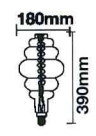

NEW

Filament-BF180-E27

8W VT-2178D

SKU: 7464 - 2000K Warm White 3800157637398

EQ. Watts:	50w
Voltage/Frequency:	AC:220-240V,50Hz
Luminous Flux:	600lm
Commercial Type:	BF180
LED Type:	Filament
CRI:	>80
PF:	>0.5
Base:	E27
Beam Angle: Body	340°
Type:	Glass
Dimension:	180x360mm
Box Qty:	6 Pcs

SpecialBulbs

NEW

Smoky Filament-S200-E27

8W VT-2188D

SKU: 7465 - 2000K Warm White 3800157637404

EQ. Watts:	30w
Voltage/Frequency:	AC:220-240V,50Hz
Luminous Flux:	350lm
Commercial Type:	S200
LED Type:	Filament
CRI:	>80
PF:	>0.5
Base:	E27
Beam Angle: Body	340°
Type:	Glass
Dimension:	180x390mm
Box Qty:	4 Pcs