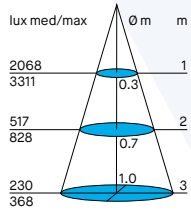

Anello opzionale, foro Ø66mm
Optional ring, hole Ø66mm
Collerette supplémentaire, trou Ø66mm
Optionaler ring, loch Ø66mm

Code	Descrizione	Description	Description	Beschreibung
DIR/_/_/_/1	Con driver ON-OFF Made in Italy	With Made in Italy ON-OFF driver	Avec alimentation ON-OFF Made in Italy	Mit Driver ON-OFF Made in Italy
DIR/_/_/_/2	Con driver PUSH/DIM 1-10V Made in Italy	With Made in Italy PUSH/DIM 1-10V driver	Avec alimentation PUSH/DIM 1-10V Made in Italy	Mit Driver PUSH/DIM 1-10V Made in Italy
DIR/_/_/_/3	Con driver DALI Made in Italy	With Made in Italy DALI driver	Avec alimentation DALI Made in Italy	Mit Driver DALI Made in Italy