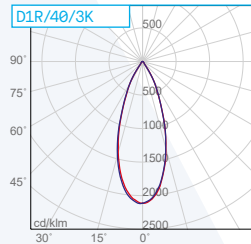

Anello opzionale, foro Ø66mm
Optional ring, hole Ø66mm
Collerette supplémentaire, trou Ø66mm
Optionaler ring, loch Ø66mm

Code	Descrizione	Description	Description	Beschreibung
DIR/_/_/_/1	Con driver ON-OFF Made in Italy	With Made in Italy ON-OFF driver	Avec alimentation ON-OFF Made in Italy	Mit Driver ON-OFF Made in Italy
DIR/_/_/_/2	Con driver PUSH/DIM 1-10V Made in Italy	With Made in Italy PUSH/DIM 1-10V driver	Avec alimentation PUSH/DIM 1-10V Made in Italy	Mit Driver PUSH/DIM 1-10V Made in Italy
DIR/_/_/_/3	Con driver DALI Made in Italy	With Made in Italy DALI driver	Avec alimentation DALI Made in Italy	Mit Driver DALI Made in Italy