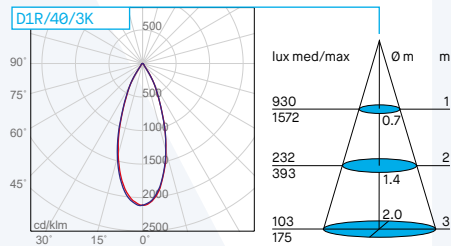

Anello opzionale, foro Ø66mm
Optional ring, hole Ø66mm
Collerette supplémentaire, trou Ø66mm
Optionaler ring, loch Ø66mm

Code	Descrizione	Description	Description	Beschreibung
DIR/_/_/_/1	Con driver ON-OFF Made in Italy	With Made in Italy ON-OFF driver	Avec alimentation ON-OFF Made in Italy	Mit Driver ON-OFF Made in Italy
DIR/_/_/_/2	Con driver PUSH/DIM 1-10V Made in Italy	With Made in Italy PUSH/DIM 1-10V driver	Avec alimentation PUSH/DIM 1-10V Made in Italy	Mit Driver PUSH/DIM 1-10V Made in Italy
DIR/_/_/_/3	Con driver DALI Made in Italy	With Made in Italy DALI driver	Avec alimentation DALI Made in Italy	Mit Driver DALI Made in Italy