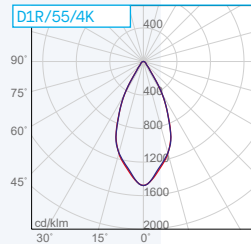

Anello opzionale, foro Ø66mm
Optional ring, hole Ø66mm
Collerette supplémentaire, trou Ø66mm
Optionaler ring, loch Ø66mm

Code	Descrizione	Description	Description	Beschreibung
DIR/_/_/_/1	Con driver ON-OFF Made in Italy	With Made in Italy ON-OFF driver	Avec alimentation ON-OFF Made in Italy	Mit Driver ON-OFF Made in Italy
DIR/_/_/_/2	Con driver PUSH/DIM 1-10V Made in Italy	With Made in Italy PUSH/DIM 1-10V driver	Avec alimentation PUSH/DIM 1-10V Made in Italy	Mit Driver PUSH/DIM 1-10V Made in Italy
DIR/_/_/_/3	Con driver DALI Made in Italy	With Made in Italy DALI driver	Avec alimentation DALI Made in Italy	Mit Driver DALI Made in Italy