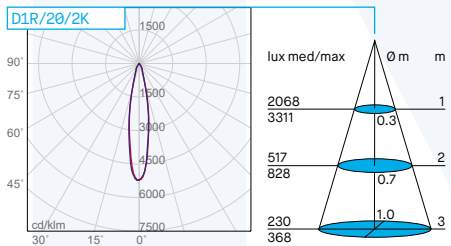

Anello opzionale, foro Ø66mm
Optional ring, hole Ø66mm
Collerette supplémentaire, trou Ø66mm
Optionaler ring, loch Ø66mm

Code	Descrizione	Description	Description	Beschreibung
DIR/_/_/_/1	Con driver ON-OFF Made in Italy	With Made in Italy ON-OFF driver	Avec alimentation ON-OFF Made in Italy	Mit Driver ON-OFF Made in Italy
DIR/_/_/_/2	Con driver PUSH/DIM 1-10V Made in Italy	With Made in Italy PUSH/DIM 1-10V driver	Avec alimentation PUSH/DIM 1-10V Made in Italy	Mit Driver PUSH/DIM 1-10V Made in Italy
DIR/_/_/_/3	Con driver DALI Made in Italy	With Made in Italy DALI driver	Avec alimentation DALI Made in Italy	Mit Driver DALI Made in Italy