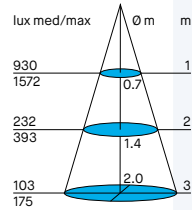

Anello opzionale, foro Ø66mm
Optional ring, hole Ø66mm
Collerette supplémentaire, trou Ø66mm
Optionaler ring, loch Ø66mm

Code	Descrizione	Description	Description	Beschreibung
DIR/_/_/_/1	Con driver ON-OFF Made in Italy	With Made in Italy ON-OFF driver	Avec alimentation ON-OFF Made in Italy	Mit Driver ON-OFF Made in Italy
DIR/_/_/_/2	Con driver PUSH/DIM 1-10V Made in Italy	With Made in Italy PUSH/DIM 1-10V driver	Avec alimentation PUSH/DIM 1-10V Made in Italy	Mit Driver PUSH/DIM 1-10V Made in Italy
DIR/_/_/_/3	Con driver DALI Made in Italy	With Made in Italy DALI driver	Avec alimentation DALI Made in Italy	Mit Driver DALI Made in Italy