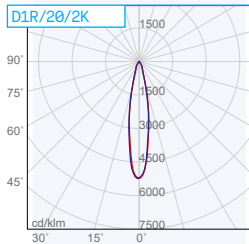

Anello opzionale, foro Ø66mm
Optional ring, hole Ø66mm
Collerette supplémentaire, trou Ø66mm
Optionaler ring, loch Ø66mm

Code	Descrizione	Description	Description	Beschreibung
DIR/_/_/_/1	Con driver ON-OFF Made in Italy	With Made in Italy ON-OFF driver	Avec alimentation ON-OFF Made in Italy	Mit Driver ON-OFF Made in Italy
DIR/_/_/_/2	Con driver PUSH/DIM 1-10V Made in Italy	With Made in Italy PUSH/DIM 1-10V driver	Avec alimentation PUSH/DIM 1-10V Made in Italy	Mit Driver PUSH/DIM 1-10V Made in Italy
DIR/_/_/_/3	Con driver DALI Made in Italy	With Made in Italy DALI driver	Avec alimentation DALI Made in Italy	Mit Driver DALI Made in Italy