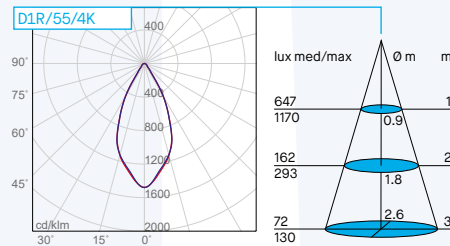

Anello opzionale, foro Ø66mm
Optional ring, hole Ø66mm
Collerette supplémentaire, trou Ø66mm
Optionaler ring, loch Ø66mm

Code	Descrizione	Description	Description	Beschreibung
DIR/_/_/_/1	Con driver ON-OFF Made in Italy	With Made in Italy ON-OFF driver	Avec alimentation ON-OFF Made in Italy	Mit Driver ON-OFF Made in Italy
DIR/_/_/_/2	Con driver PUSH/DIM 1-10V Made in Italy	With Made in Italy PUSH/DIM 1-10V driver	Avec alimentation PUSH/DIM 1-10V Made in Italy	Mit Driver PUSH/DIM 1-10V Made in Italy
DIR/_/_/_/3	Con driver DALI Made in Italy	With Made in Italy DALI driver	Avec alimentation DALI Made in Italy	Mit Driver DALI Made in Italy