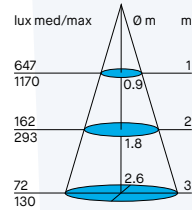

Anello opzionale, foro Ø66mm
Optional ring, hole Ø66mm
Collerette supplémentaire, trou Ø66mm
Optionaler ring, loch Ø66mm

Code	Descrizione	Description	Description	Beschreibung
DIR/_/_/_/1	Con driver ON-OFF Made in Italy	With Made in Italy ON-OFF driver	Avec alimentation ON-OFF Made in Italy	Mit Driver ON-OFF Made in Italy
DIR/_/_/_/2	Con driver PUSH/DIM 1-10V Made in Italy	With Made in Italy PUSH/DIM 1-10V driver	Avec alimentation PUSH/DIM 1-10V Made in Italy	Mit Driver PUSH/DIM 1-10V Made in Italy
DIR/_/_/_/3	Con driver DALI Made in Italy	With Made in Italy DALI driver	Avec alimentation DALI Made in Italy	Mit Driver DALI Made in Italy