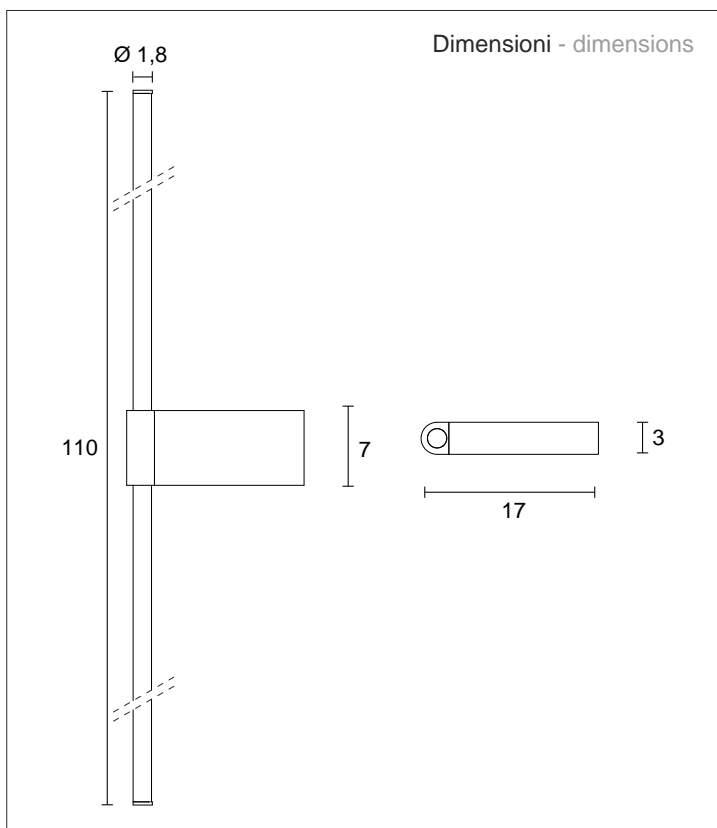

scheda tecnica - data sheet

modello:
modell:

LANCIA

codice:
code:

4568

design:

Paolo Pepere

anno - year:

2015

tipologia:

lampada da parete/plafone orientabile

typology:

adjustable wall/ceiling lamp

materiali:

diffusore in metacrilato opale corpo in alluminio e particolari in ABS

materials:

opal methacrylate diffuser, structure in aluminium ABS ends

luce:

led diffusa

light:

led diffuse

lampadine - bulbs:

**/W - LED 18W 2400lm 4000K CRI >90
/MW - LED 18W 2380lm 3000K CRI >90
/XW - LED 18W 2150lm 2700K CRI >90**

grado IP - IP grade:

40

peso netto - net weight:

1 kg

finiture

**.01 bianco
.31 cromato
.31.31 completamente cromato**

finiture:

**.01 white
.31 chromed
.31.31 completely chromed**