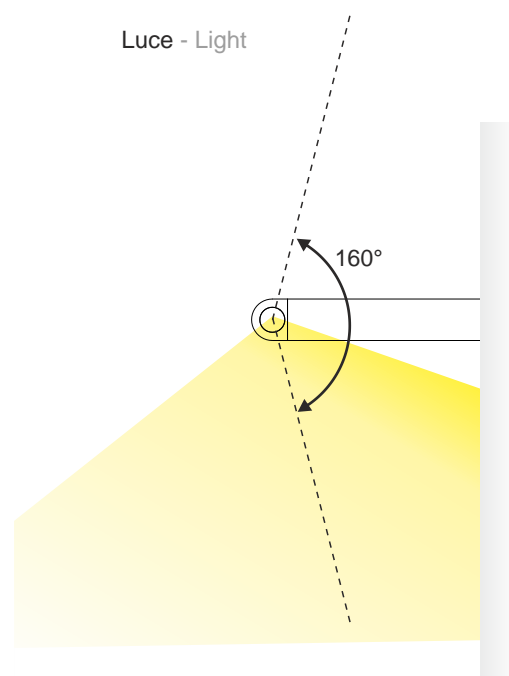

modello:
modell:

LANCIA

codice:
code:

4568

design:

Paolo Pepere

anno - year:

2015

tipologia:

lampada da parete/plafone orientabile

typology:

adjustable wall/ceiling lamp

materiali:

diffusore in metacrilato opale corpo in alluminio e particolari in ABS

materials:

opal methacrylate diffuser, structure in aluminium ABS ends

luce:

led diffusa

light:

led diffuse

lampadine - bulbs:

**/W - LED 18W 2400lm 4000K CRI >90
/MW - LED 18W 2380lm 3000K CRI >90
/XW - LED 18W 2150lm 2700K CRI >90**

grado IP - IP grade:

40

peso netto - net weight:

1 kg

finiture

**.01 bianco
.31 cromato
.31.31 completamente cromato**

finiture:

**.01 white
.31 chromed
.31.31 completely chromed**

marcatura:
marking:

CE

simboli costruttivi:
symbols:

F

Luce - Light