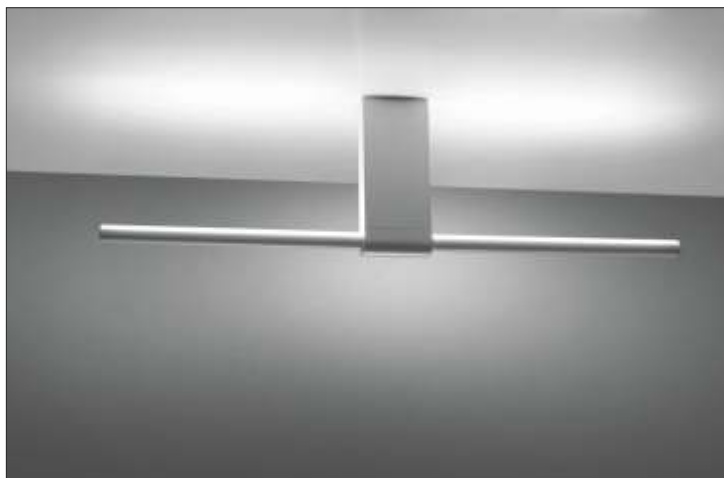

scheda tecnica - data sheet

modello:
modell:

LANCIA

codice:
code:

4568

design:

Paolo Pepere

anno - year:

2015

tipologia:

lampada da parete/plafone orientabile

typology:

adjustable wall/ceiling lamp

materiali:

diffusore in metacrilato opale corpo in alluminio e particolari in ABS

materials:

opal methacrylate diffuser, structure in aluminium ABS ends

luce:

led diffusa

light:

led diffuse

lampadine - bulbs:

**/W - LED 18W 2400lm 4000K CRI >90
/MW - LED 18W 2380lm 3000K CRI >90
/XW - LED 18W 2150lm 2700K CRI >90**