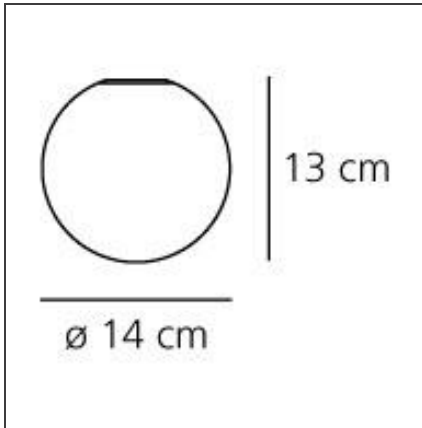

TECHNICAL DRAWINGS

FEATURES

Article Code:	1039110A	Material:	Blown glass, polycarbonate
Colour:	White	Series:	Design, Outdoor
Installation:	Wall, Ceiling	Area contract:	Hospitality, null, Residential
		Emission:	Diffused

DIMENSIONS

Height: cm 13.2

SOURCES NOT INCLUDED

Category:	LED
Number:	1
Watt:	4W
Type:	2
Socket:	E14

LUMINAIRE

Watt:	4W	Delivered lumens output (lm):	188lm
Voltage:	220V-240V	CCT:	2700K
		Efficiency:	75%
		Efficacy:	46.93lm/W
		CRI:	80