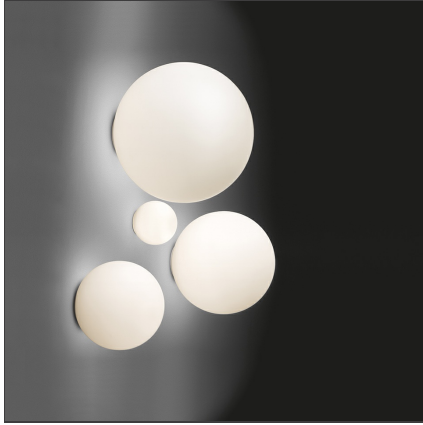

Dioscuri wall/ceiling 14 (E14)

IP44    Dimmerable: 

DESIGN BY

Michele De Lucchi

DESCRIPTION

Materials: Thermoplastic resin ceiling support; acid-etched blown glass diffuser. IP65 rating makes it suitable also for outdoor use. (Only for 25, 35, 42 versions).

TECHNICAL DRAWINGS

FEATURES

Article Code:	1039110A	Material:	Blown glass, polycarbonate
Colour:	White	Series:	Design, Outdoor
Installation:	Wall, Ceiling	Area contract:	Hospitality, null, Residential
		Emission:	Diffused

DIMENSIONS

Height: cm 13.2

SOURCES NOT INCLUDED

Category:	LED
Number:	1
Watt:	4W
Type:	2
Socket:	E14

LUMINAIRE

Watt:	4W	Delivered lumens output (lm):	188lm
Voltage:	220V-240V	CCT:	2700K
		Efficiency:	75%
		Efficacy:	46.93lm/W
		CRI:	80