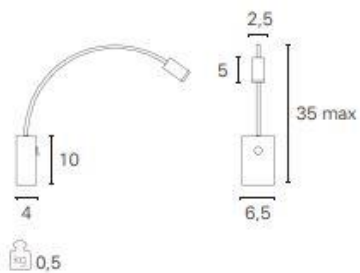

### Dimensioni / Dimensions

Versione Model	Codice Code	Colore Finishing	Potenza / Flusso Effettivo Power / Lumen Output	CCT CCT	Sorgente Source	Alimentazione Power feeding	Classe energetica Energy Label	IP IP
Flexible Arm	<b>RGL02110</b>	Bianco / White	3 W / 190 lm	3000 K	Power LED	220-240 V - class II	LED	IP20
Flexible Arm	<b>RGL02120</b>	Nero / Black	3 W / 190 lm	3000 K	Power LED	220-240 V - class II	LED	IP20
Flexible Arm	<b>RGL02160</b>	Nichel / Nickel	3 W / 190 lm	3000 K	Power LED	220-240 V - class II	LED	IP20