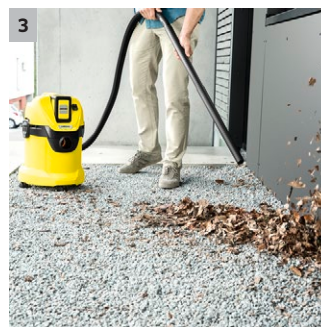

WD 3 Battery

Vacuuming without limits: the battery-powered WD 3 Battery multi-purpose vacuum cleaner from the 36 V Battery Power battery platform includes versatile accessories for floor-based and hand-held use. Battery available separately.

2 Special cartridge filter

- For wet and dry vacuuming without filter replacement.

3 Practical blower function

- Where vacuuming is not possible, the practical blower function can be used.
- Effortless dirt removal, from a gravel bed, for example.