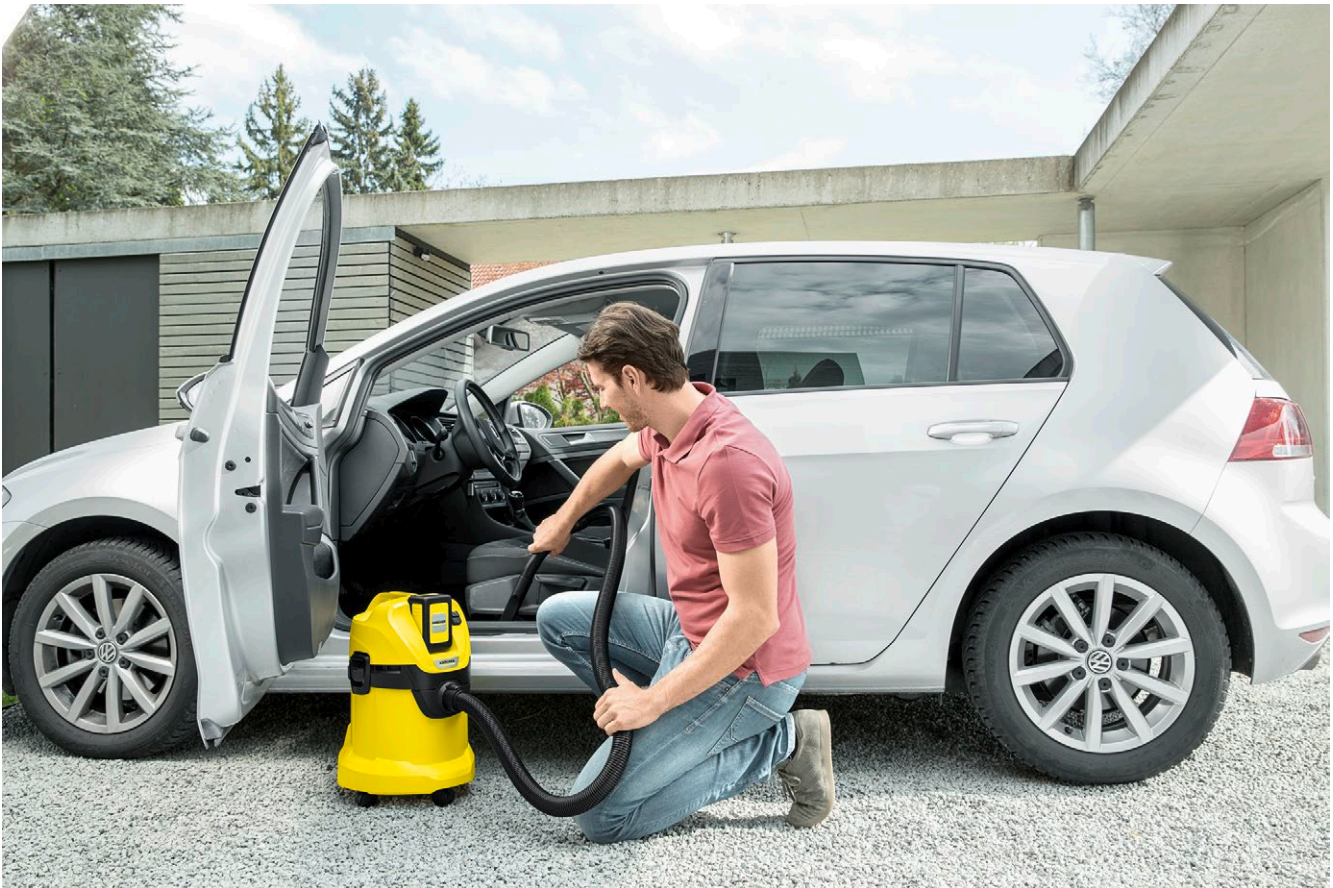

WD 3 Battery

Vacuuming without limits: the battery-powered WD 3 Battery multi-purpose vacuum cleaner from the 36 V Battery Power battery platform includes versatile accessories for floor-based and hand-held use. Battery available separately.

1 36 V Battery Power exchangeable battery

- Makes it possible to work without the need for a power supply and therefore achieve maximum freedom of movement.
- Real Time Technology with LCD battery display: remaining running time, remaining charging time and battery capacity.

2 Special cartridge filter

- For wet and dry vacuuming without filter replacement.

3 Practical blower function

- Where vacuuming is not possible, the practical blower function can be used.
- Effortless dirt removal, from a gravel bed, for example.

4 floor nozzle and suction hose

- For the best cleaning results – whether dry, wet, fine or coarse dirt.
- For maximum vacuuming convenience and flexibility.

WD 3 Battery

- Battery-powered, battery and battery charger available as optional accessories
- Compatible with the Kärcher 36 V Battery Power system
- Practical blower function