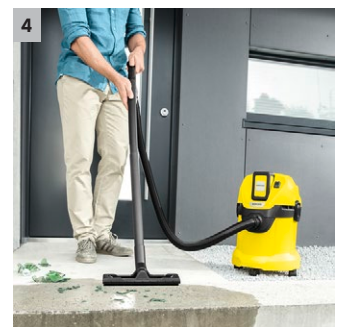

WD 3 Battery

Vacuuming without limits: the battery-powered WD 3 Battery multi-purpose vacuum cleaner from the 36 V Battery Power battery platform includes versatile accessories for floor-based and hand-held use. Battery available separately.

1 36 V Battery Power exchangeable battery

- Makes it possible to work without the need for a power supply and therefore achieve maximum freedom of movement.
- Real Time Technology with LCD battery display: remaining running time, remaining charging time and battery capacity.

2 Special cartridge filter

- For wet and dry vacuuming without filter replacement.

3 Practical blower function

- Where vacuuming is not possible, the practical blower function can be used.
- Effortless dirt removal, from a gravel bed, for example.

4 floor nozzle and suction hose

- For the best cleaning results – whether dry, wet, fine or coarse dirt.
- For maximum vacuuming convenience and flexibility.

WD 3 Battery

- Battery-powered, battery and battery charger available as optional accessories
- Compatible with the Kärcher 36 V Battery Power system
- Practical blower function