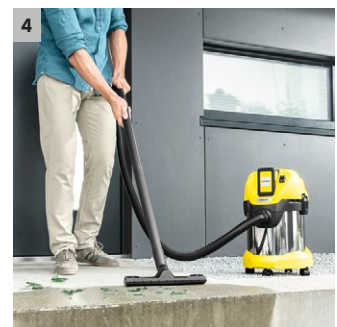

WD 3 Battery Premium

The premium version of the battery-powered WD 3 Battery multi-purpose vacuum cleaner from the 36 V Battery Power battery platform is equipped with a 17 l stainless steel container. Battery available separately.

1 36 V Battery Power exchangeable battery

- Makes it possible to work without the need for a power supply and therefore achieve maximum freedom of movement.
- Real Time Technology with LCD battery display: remaining running time, remaining charging time and battery capacity.

2 Special cartridge filter

- For wet and dry vacuuming without filter replacement.

3 Practical blower function

- Where vacuuming is not possible, the practical blower function can be used.
- Effortless dirt removal, from a gravel bed, for example.

4 floor nozzle and suction hose

- For the best cleaning results – whether dry, wet, fine or coarse dirt.
- For maximum vacuuming convenience and flexibility.

WD 3 Battery Premium

- Battery-powered, battery and battery charger available as optional accessories
- Compatible with the Kärcher 36 V Battery Power system
- Practical blower function