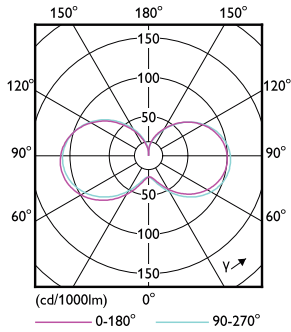

TrueForce Core LED Public (Urbanistica/Strada- HPL/SON)

Fotometrie

LED TForce Core PT 30-27W E27 others frosted 830 ND