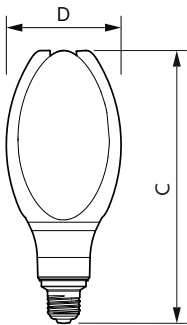

## Disegno tecnico

TForce LED HPL ND 5klm E27 840 FR

Product	D	C
TForce Core LED PT 50-42W E27 840 FR	108 mm	265 mm