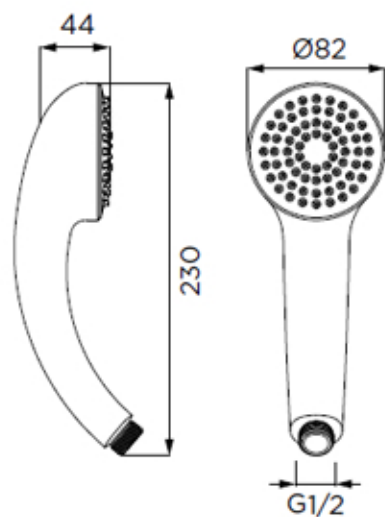

NAXOS

CAVDOC0215CR

doccia, ABS cromato, 1 getto, anticalcare, Ø 80 mm, attacco universale da 1/2"

Hand shower, chromed ABS, 1 spray, anti-limescale, Ø 80 mm, universal connector 1/2"

Handbrause aus ABS, Chromoberfläche, 1 Strahlart, Antikalk-System, Ø 80 mm, mit universellem Anschluss 1/2"

Douchette en ABS chromé, 1 jet, anti-calcaire, ø 80 mm, raccord universel 1/2"

Cavallotto