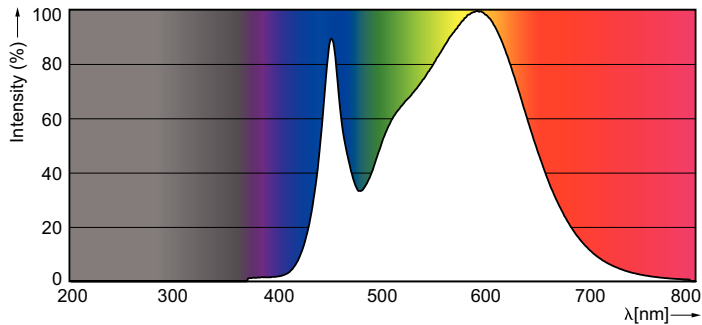

Photometric data