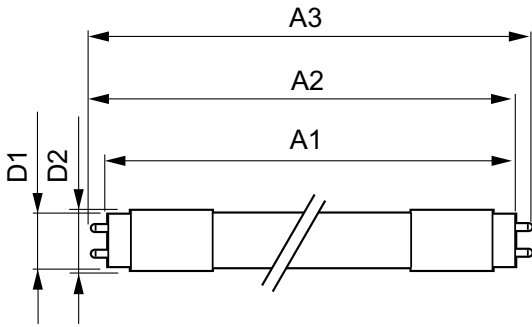

Product Data

Full product code	871869649277200
-------------------	-----------------

Order product name	CorePro LEDtube 600mm 8W840 C G
EAN/UPC - Product	8718696492772
Order code	929001173202
Numerator - Quantity Per Pack	1
Numerator - Packs per outer box	10
Material Nr. (12NC)	929001173202
Net Weight (Piece)	0.120 kg

Warnings and Safety

- NOTES: The overall energy efficiency and light distribution of any installation that uses these lamps are determined by the design of the installation.

Dimensional drawing

LEDtube 600mm 8W/840 C G

Product	D1	D2	A1	A2	A3
CorePro LEDtube 600mm 8W840 C G	25.68 mm	28 mm	588.5 mm	595.5 mm	602.5 mm

Photometric data

CorePro LEDtube EM/Mains T8