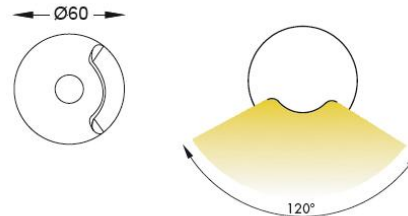

OUTDOOR LED

SCHEDA TECNICA / DATA SHEET

Code 212

Descrizione	incasso LED calpestabile per installazione a pavimento	Description	walk over recessed LED fitting for ground installation.
Corpo:	in alluminio	Body:	in aluminium
Anello:	in alluminio	Ring:	in aluminium
Controcassa:	in alluminio inclusa	Housing:	in aluminium included
Sorgente	LED CREE	Source	CREE LED
Cablaggio:	alimentatore 700mA non incluso, collegamento in serie	Wiring:	700mA power supply not included, connect in series
Cavo:	cavo in neoprene H05RN-F 2x0.75mm²	Cable:	Neoprene H05RN-F 2x0.75mm² cable
Dati prestazionali		Performance information	
Life time:	50.000 ore (rendimento 70%)	Life time:	50.000h (70% lumen maintenance).
Grado IP:	IP67	IP level:	IP67
Classe di isolamento:	III	Insulation class:	III
Marchi e garanzie		Marks and warranty	
Norme:	EN60598-1	Norms:	EN60598-1
Marchio:	CE	Marks:	CE
Garanzia:	nei termini di legge	Warranty:	in terms of law

Dati fotometrici	Photometric info	212/3K	212/6K
CCT		3000K	6000K
Potenza totale	Total power	3W	3W
Lumen nominali	Nominal lumen	160lm	200lm
Apertura fascio	Beam angle	--	--
Colore	Colors	--	--
CRI		85	70