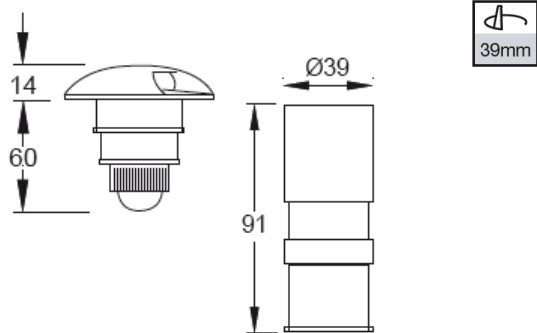

Disegno tecnico / technical drawing | **Immagine prodotto / product picture**

Alimentatori da ordinare separatamente. Vedi pag.280-285 / Power supplies to be ordered separately. See p.280-285
Unités d'alimentation à commander séparément. Voir page 280-285 / Netzgerät separat zu bestellen. Siehe Seite 280-285

Code	Output Power W		mA	IP	n. apparecchi / n. fittings / n. max appareils / Max. Nr. Leuchten		Dimmer
	min	max			min	max	
5750	0	3	700	IP20	1	1	
5760	3	9	700	IP20	2	3	
5770	0	17	700	IP20	1	5	
5771	10	18	700	IP20	5	6	
5774	6	34	700	IP20	3	10	Push o DALI
5775	6	34	700	IP67	3	10	

Nobile Italia SpA
Via Portuense, 1555 Commercio Isola P
Moduli 22 - 23 00148 ROMA • Italy
Tel. 06 65002524 r.a. - Fax 06 65002861
www.nobile.it - info@nobile.it

Export Department in Milan Area
Via Lavoratori Autobianchi, 1
20832 Desio (MB) - Italy
Tel./Fax +39 0362 179 00 30
export.dpt@nobile.it
Rev.00 06/2015